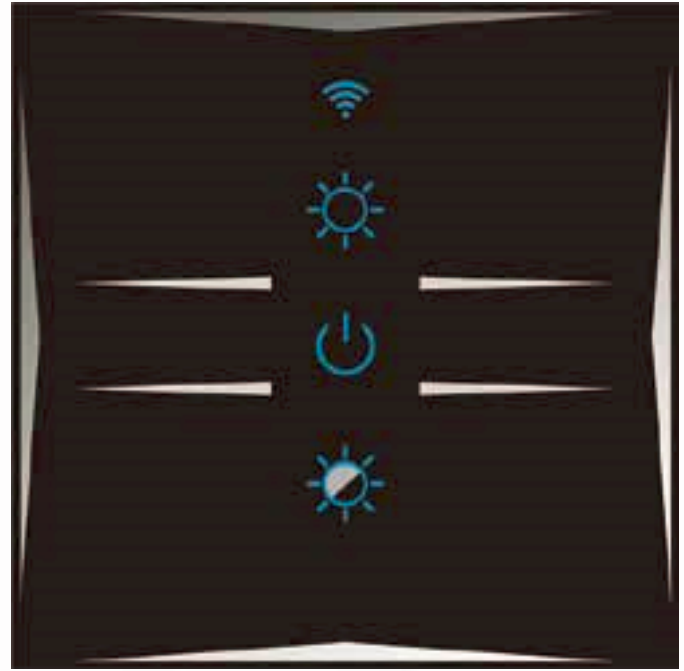

KS-605 EUR 86 Style Smart Dimmer Wall Switch

Functions:

- 1.Mobile Remote Control
- 2.Timing
- 3.Countdown
- 4.Sharing
- 5.Overload Protection
- 6.Touch Switch
- 7.LED noctilucent navigation
- 8.Dimmer

Specifications: