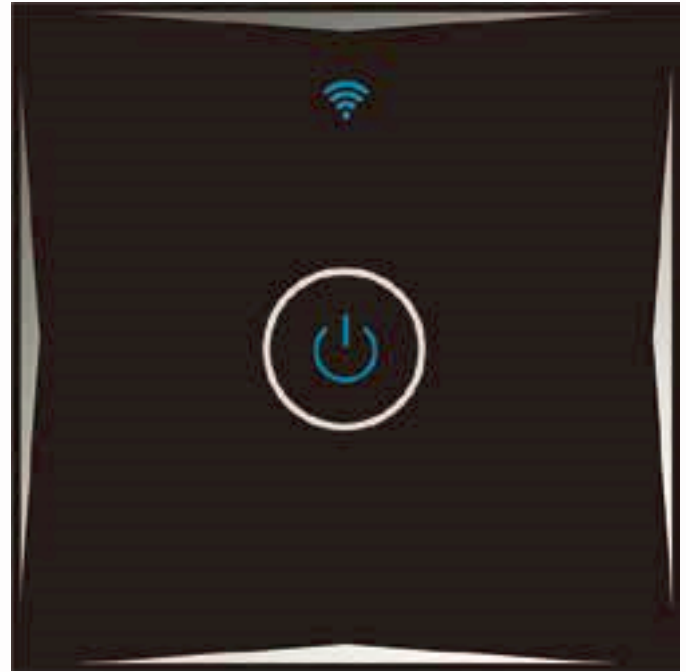

Product size : 86*86*32MM

KS-606 EUR 86 Style Smart 3-Way Switch

Functions:

- 1.Mobile Remote Control
- 2.Timing
- 3.Countdown
- 4.Sharing
- 5.Overload Protection
- 6.Touch Switch
- 7.LED noctilucent navigation