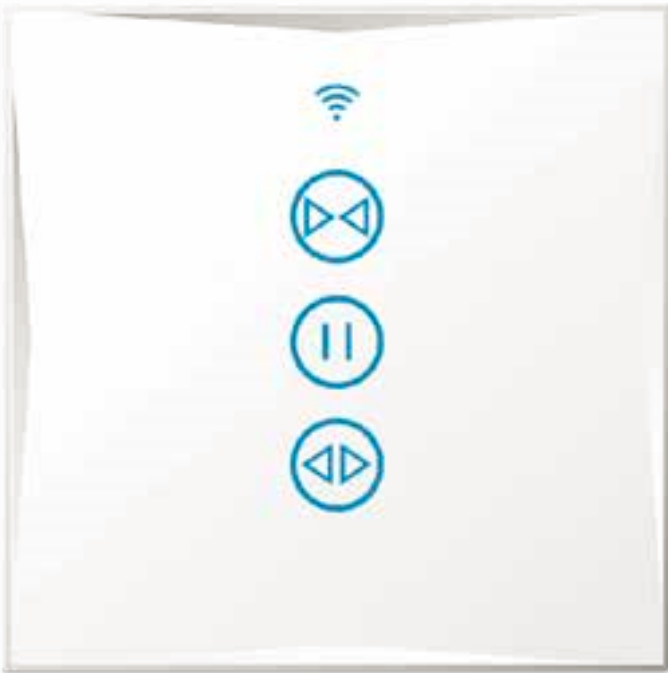

Product size: 86*86*32MM

KS-607 EUR 86 Style Smart Curtain Wall Switch

Functions:

1. Mobile Remote Control
2. Timing
3. Countdown
4. Sharing
5. Overload Protection
6. Touch Switch
7. LED noctilucent navigation