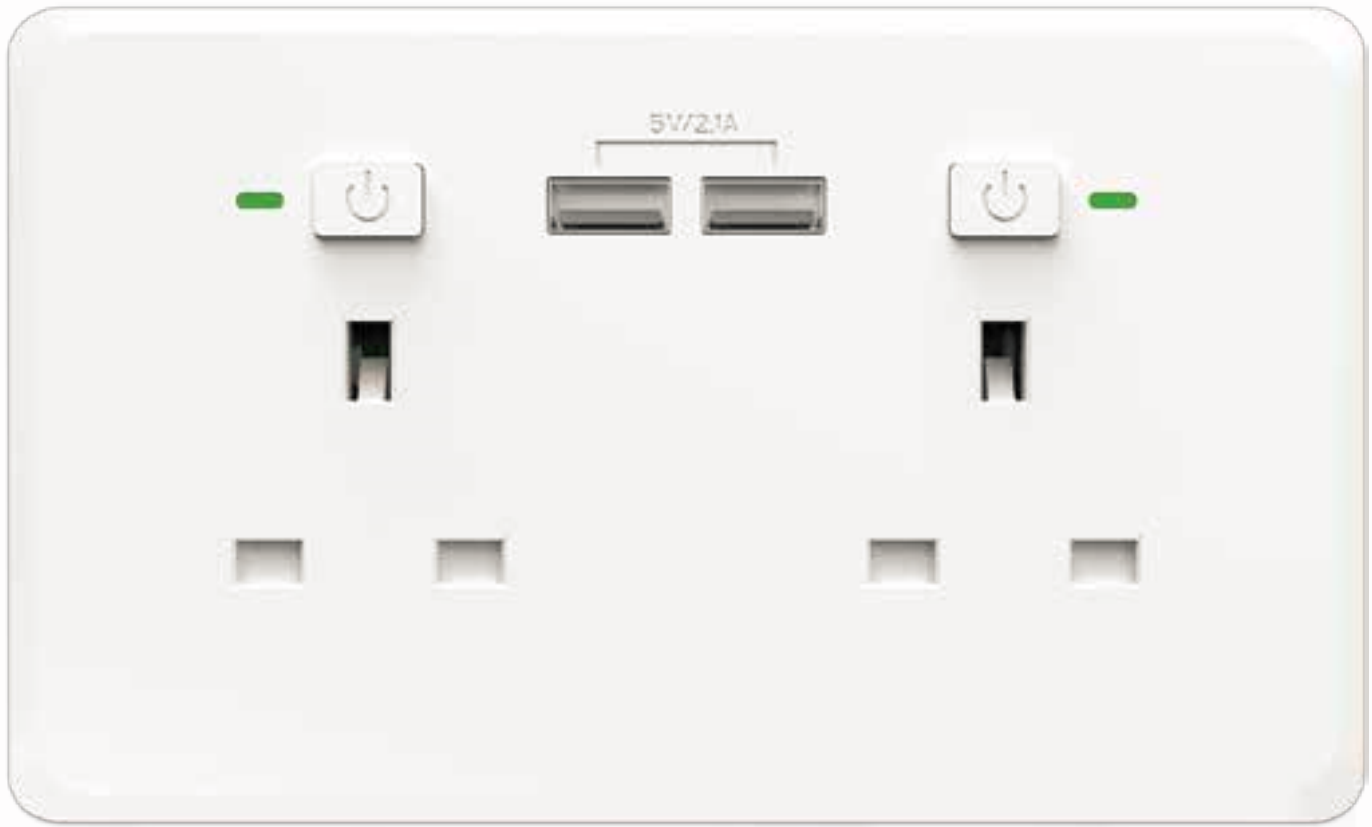

Product size: 116*75*35 MM

KS-621 EUR 80*80 Style Smart Wall Socket

Support: Energy Monitor Function
Adopt Magnetic Holding Relay

Functions:

- 1.Mobile Remote Control
- 2.Timing
- 3.Countdown
- 4.Sharing
- 5.Overload Protection
- 6.ON/OFF physical keys

Controlling distance: no distance limitation

Product size: 80*80*57.2MM

KS-622 UK Smart Wall Double Power Point Socket

Functions:

- 1.Mobile Remote Control
- 2.Timing
- 3.Countdown
- 4.Sharing
- 5.Overload Protection
- 6.ON/OFF physical keys
- 7.Double Power point Design
- 8.Double USB Chager